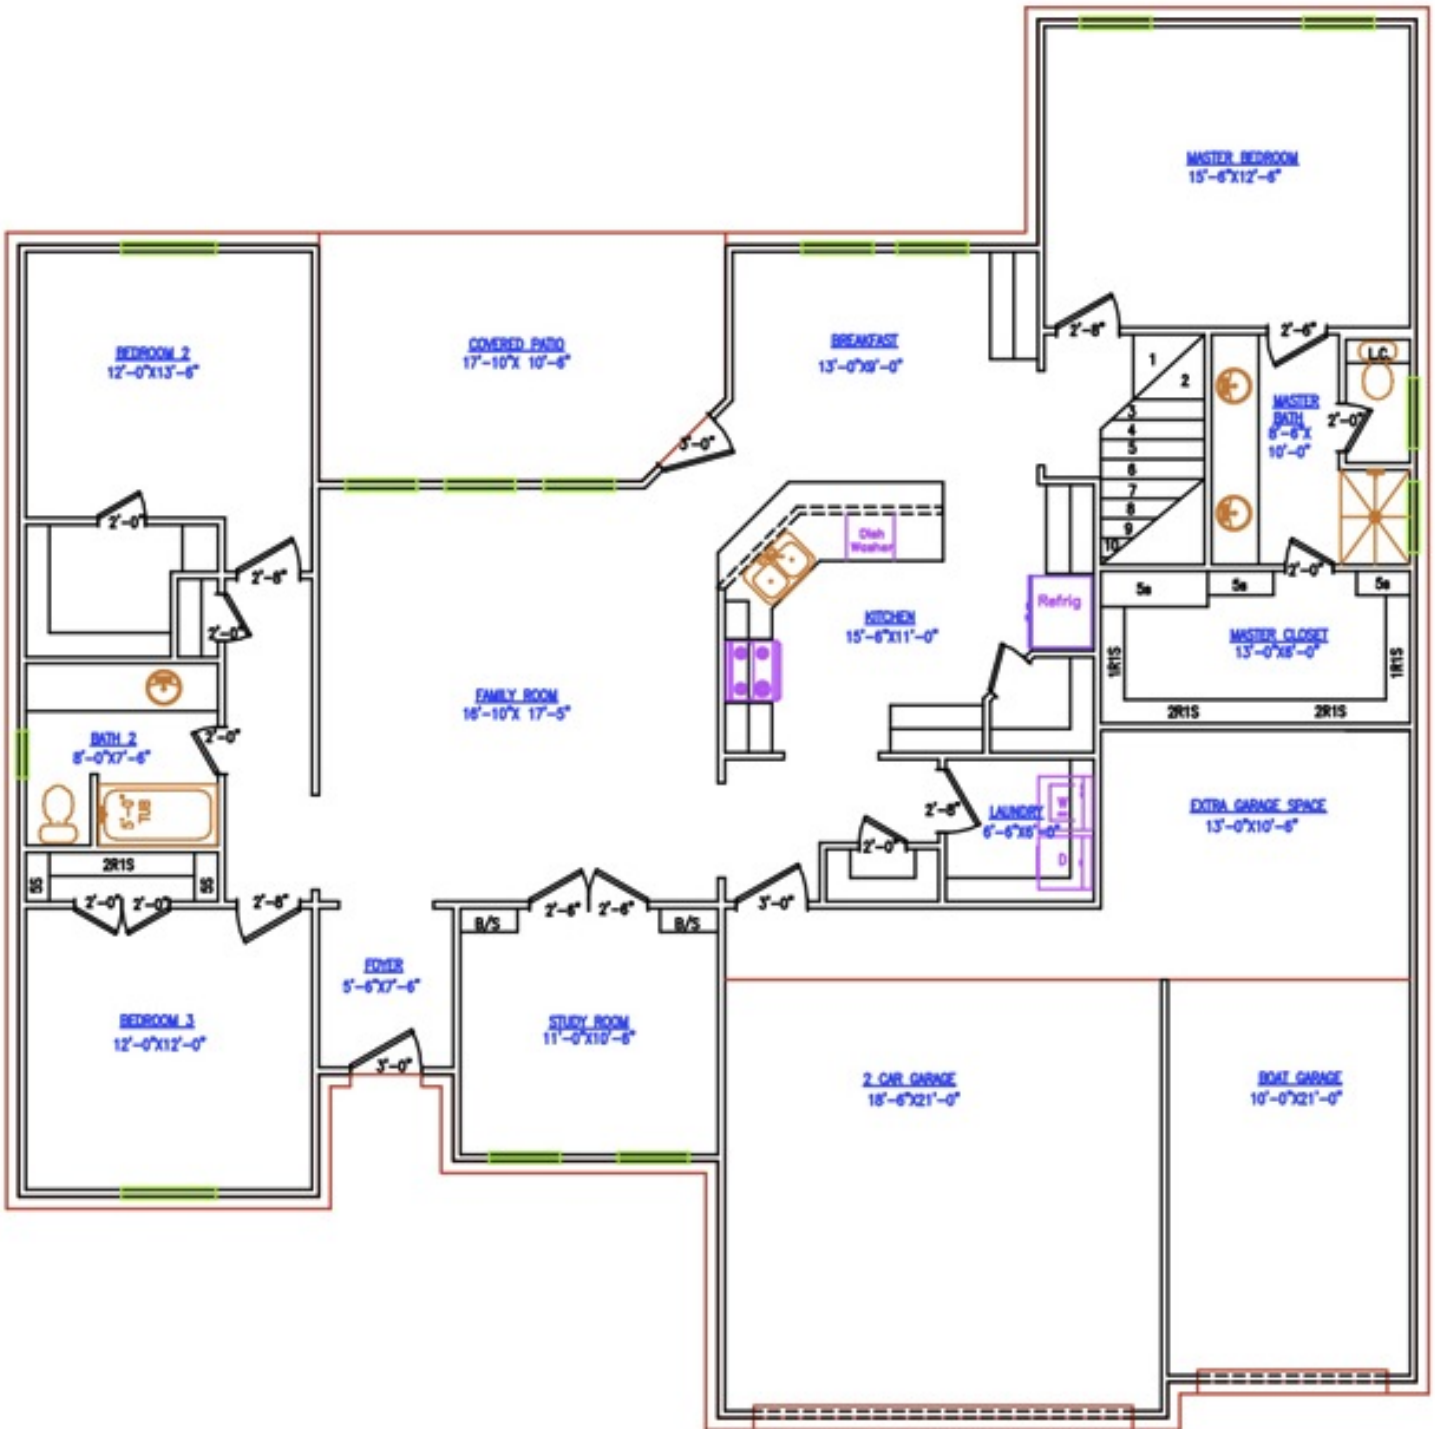

James Floor Plan

2515 sq. ft. living

James Floor Plan

2515 sq. ft. living